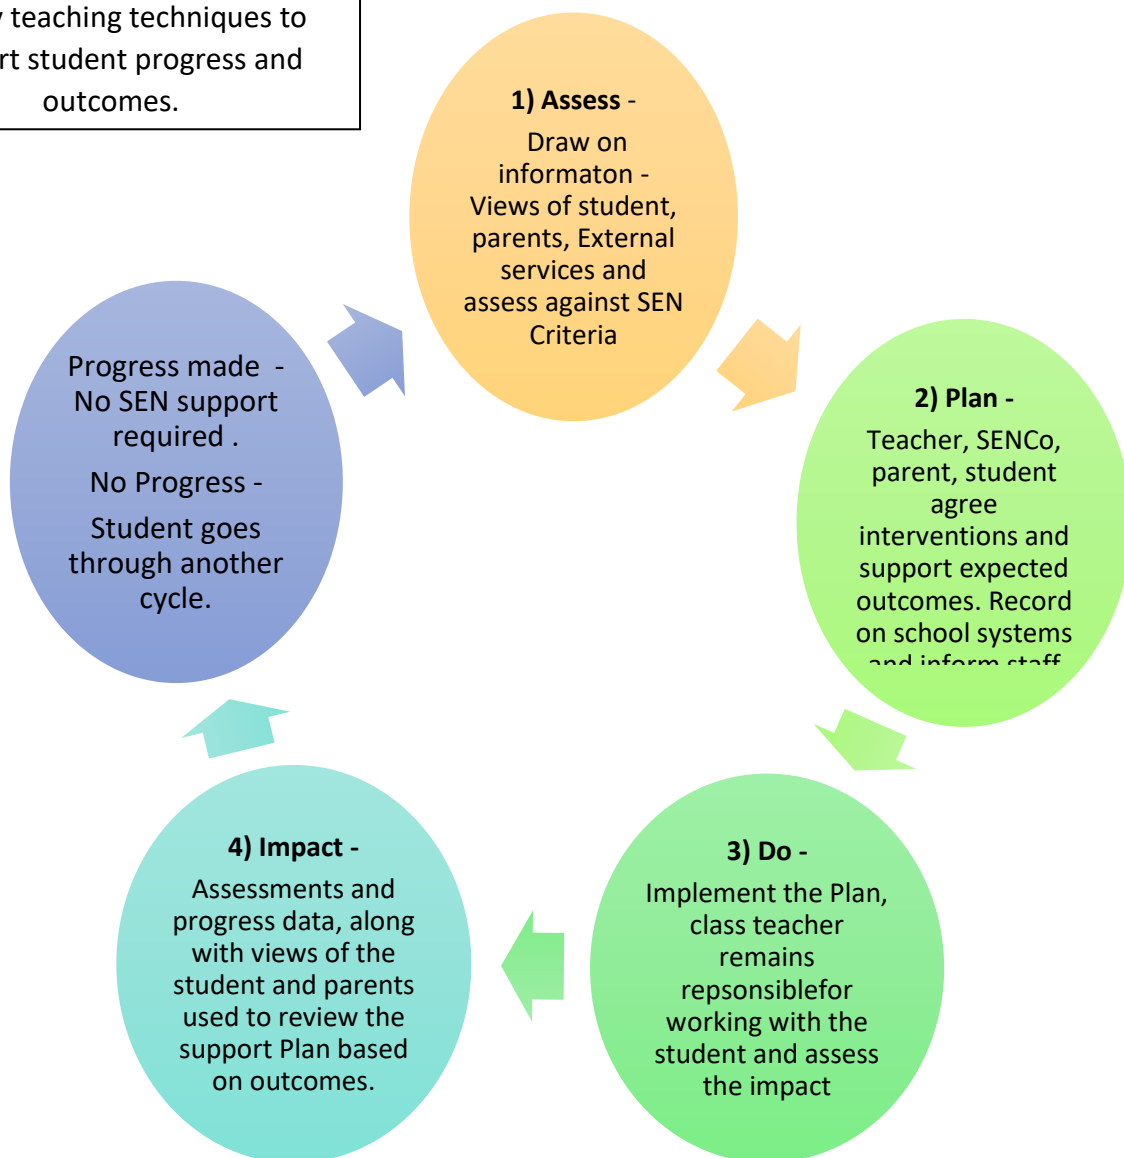

Lipson Cooperative Academy Graduated Response

Student is monitored by subject teacher and HOF, and assisted on quality teaching techniques to support student progress and outcomes.

**Lipson Co-Operative Academy
Graduated Response to SEN
support.**